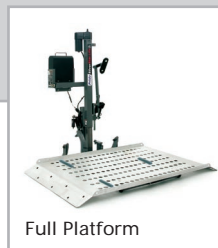

Silver Star Lifts & Ramps

- Backpacker® Plus
- Full Platform
- Silver Boom 300
- Backpacker® MV

These lifts are compatible with the Celebrity® X.

The information contained herein is correct at the time of publication; we reserve the right to alter specifications without prior notice. Speed & range vary with user weight, terrain type, battery charge, battery condition and tire pressure.

800-800-8586 (US) • 888-570-1113 (Canada) • www.pridemobility.com

Pride®
Mobility Products Corp.