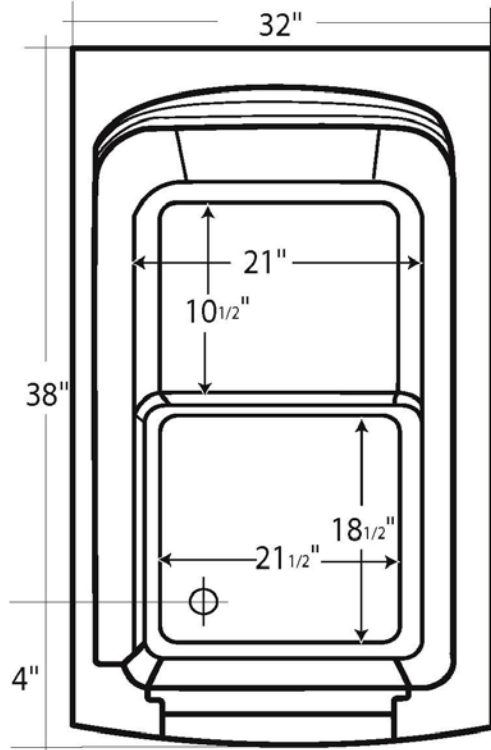

sanctuary

walk-in bathtubs

UNLESS OTHERWISE SPECIFIED:
 DIMENSIONS ARE IN INCHES
 TOLERANCES:
 FRACTIONAL: +/- 1/8"
 ANGULAR: +/- 1/2"
 TWO PLACE DECIMAL: xx = +/- 0.10
 THREE PLACE DECIMAL: xxx = +/- 0.005

TITLE: WALK IN BATH TUB

E3238

CAPACITY/OPERATING LEVEL:	45 GAL	DATE	05/08/08	DWG. NO. 1	REV B
APROX. UNIT WEIGHT:	175 Lbs	DRAWN	OG		
APROX. SHIPPING WEIGHT:	210 Lbs	CHECKED	JH	SCALE: 1:1	SHEET 1 OF 1