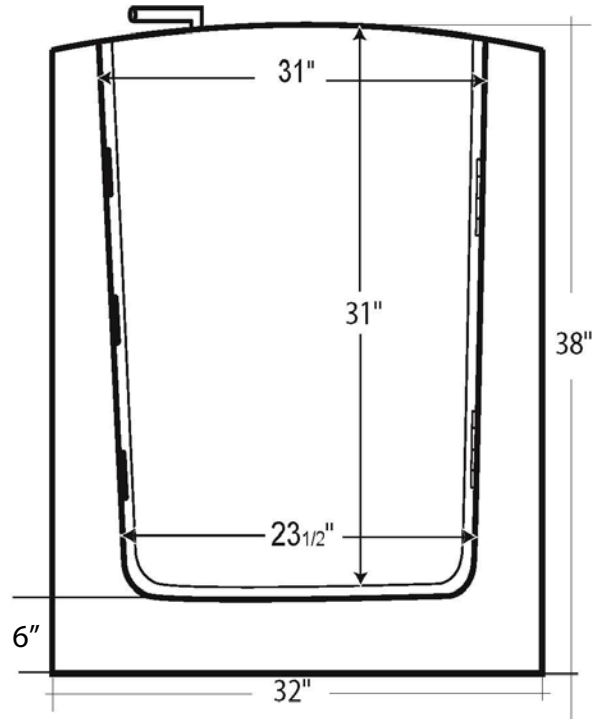

sanctuary

walk-in bathtubs

UNLESS OTHERWISE SPECIFIED:
 DIMENSIONS ARE IN INCHES
 TOLERANCES:
 FRACTIONAL: +/- 1/8"
 ANGULAR: +/- 1/2"
 TWO PLACE DECIMAL: xx = +/- 0.10
 THREE PLACE DECIMAL: xxx = +/- 0.005

TITLE: WALK IN BATH TUB

E3238

CAPACITY/OPERATING LEVEL:	45 GAL	DATE	05/08/08	DWG. NO. 1	REV B
APROX. UNIT WEIGHT:	175 Lbs	DRAWN	OG		
APROX. SHIPPING WEIGHT:	210 Lbs	CHECKED	JH	SCALE: 1:1	SHEET 1 OF 1