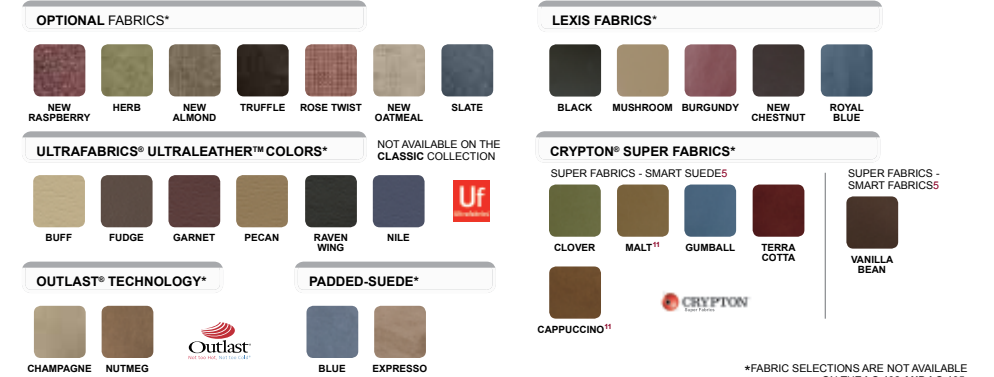

OTHER AVAILABLE FABRICS