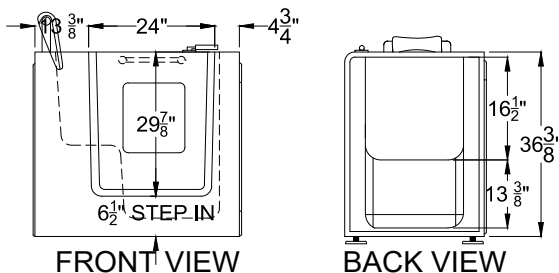

2747SEN

TUB & SHOWER COMBO • TILE FLANGE IS NOT INCLUDED

Meditub's 27x47 is constructed of the highest quality industrial strength acrylic for beauty and durability. The 27x47 is perfect for replacing existing shower stalls and can also be used in small bathrooms or mobile homes. It comes with a stainless steel frame for long lasting strength and adjustable feet for easy installation and leveling.

ACCESSORIES:

-  chromatherapy
-  aromatherapy
-  autodrain

DOOR / DRAIN SIDE OPTIONS:

 left

 right

Available Colors.....	White	Air System Available	Yes
Material	Acrylic	Hydro System Available	Yes
Door Swing	Outward	Dual System Available	Yes
Dimensions.....	27(W)x47(L)x36(H)	Non Slip Floor	Yes
Shower Enclosure Dimensions	27(W)x47(L)x43(H)	Faucet Deck	Yes
Seat	Yes	Capacity	65Gal
Seat Height	15"	Unit Weight	232Lbs
Seat Contoured.....	Yes	Approx Shipping Weight.....	252Lbs