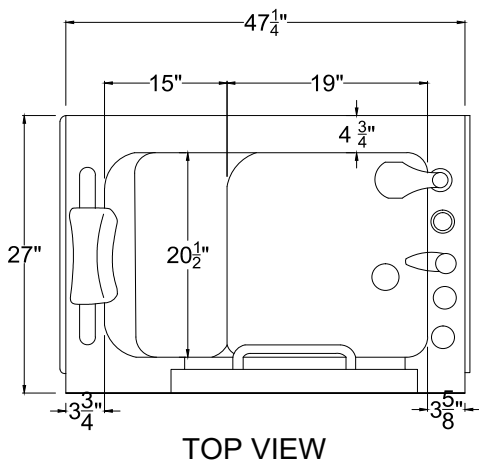

2747SEN

TUB & SHOWER COMBO • TILE FLANGE IS NOT INCLUDED

Meditub's 27x47 is constructed of the highest quality industrial strength acrylic for beauty and durability. The 27x47 is perfect for replacing existing shower stalls and can also be used in small bathrooms or mobile homes. It comes with a stainless steel frame for long lasting strength and adjustable feet for easy installation and leveling.

ACCESSORIES:

-  chromatherapy
-  aromatherapy
-  autodrain

DOOR / DRAIN SIDE OPTIONS:

 left

 right

Available Colors.....	White	Air System Available	Yes
Material	Acrylic	Hydro System Available	Yes
Door Swing	Outward	Dual System Available	Yes
Dimensions.....	27(W)x47(L)x36(H)	Non Slip Floor	Yes
Shower Enclosure Dimensions	27(W)x47(L)x43(H)	Faucet Deck	Yes
Seat	Yes	Capacity	65Gal
Seat Height	15"	Unit Weight	232Lbs
Seat Contoured.....	Yes	Approx Shipping Weight.....	252Lbs