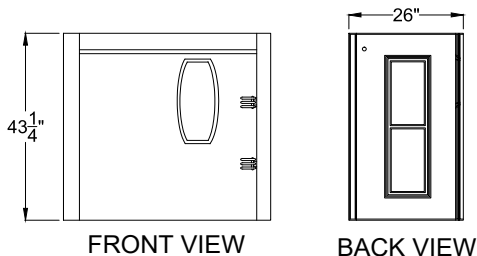

2747SEN

TUB & SHOWER COMBO • TILE FLANGE IS NOT INCLUDED

Meditub's 27x47 is constructed of the highest quality industrial strength acrylic for beauty and durability. The 27x47 is perfect for replacing existing shower stalls and can also be used in small bathrooms or mobile homes. It comes with a stainless steel frame for long lasting strength and adjustable feet for easy installation and leveling.

ACCESSORIES:

-  chromatherapy
-  aromatherapy
-  autodrain

DOOR / DRAIN SIDE OPTIONS:

 left

 right

Available Colors.....	White	Air System Available	Yes
Material	Acrylic	Hydro System Available	Yes
Door Swing	Outward	Dual System Available	Yes
Dimensions.....	27(W)x47(L)x36(H)	Non Slip Floor	Yes
Shower Enclosure Dimensions	27(W)x47(L)x43(H)	Faucet Deck	Yes
Seat	Yes	Capacity	65Gal
Seat Height	15"	Unit Weight	232Lbs
Seat Contoured.....	Yes	Approx Shipping Weight.....	252Lbs