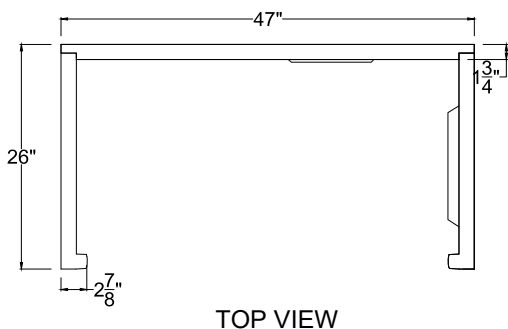

2747SEN

TUB & SHOWER COMBO • TILE FLANGE IS NOT INCLUDED

Meditub's 27x47 is constructed of the highest quality industrial strength acrylic for beauty and durability. The 27x47 is perfect for replacing existing shower stalls and can also be used in small bathrooms or mobile homes. It comes with a stainless steel frame for long lasting strength and adjustable feet for easy installation and leveling.

ACCESSORIES:

-  chromatherapy
-  aromatherapy
-  autodrain

DOOR / DRAIN SIDE OPTIONS:

 left

 right

Available Colors.....	White	Air System Available	Yes
Material	Acrylic	Hydro System Available	Yes
Door Swing	Outward	Dual System Available	Yes
Dimensions.....	27(W)x47(L)x36(H)	Non Slip Floor	Yes
Shower Enclosure Dimensions	27(W)x47(L)x43(H)	Faucet Deck	Yes
Seat	Yes	Capacity	65Gal
Seat Height	15"	Unit Weight	232Lbs
Seat Contoured.....	Yes	Approx Shipping Weight.....	252Lbs